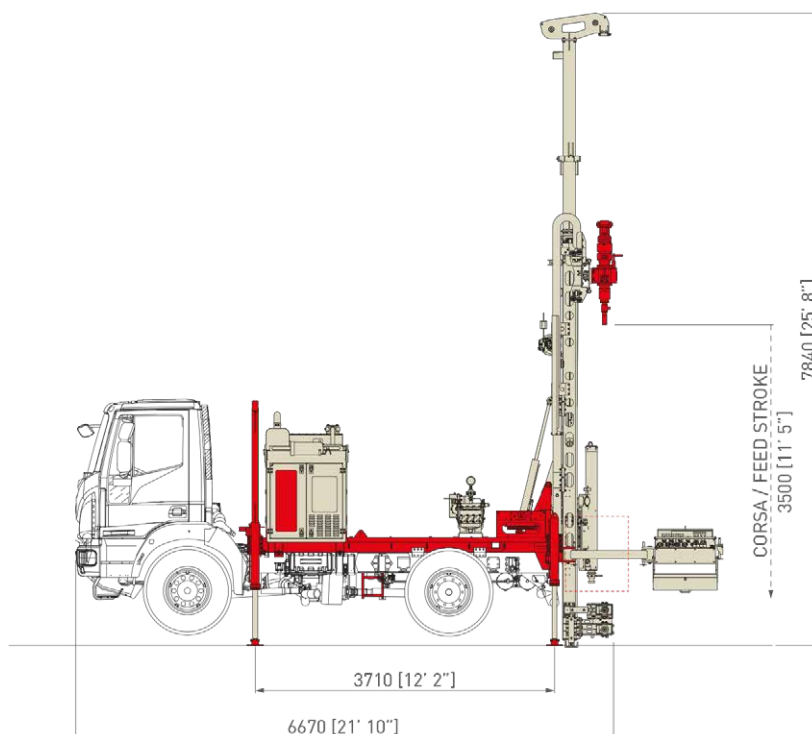

# GEO-T 5

	m.s.	i.s.		
Camion (assi) Truck (axles)	-	-	(4x4) 2	
Potenza Motore Engine Power	kW	HP	55,4	75
Livello Emissioni Emission Level	-	-	<b>Stage 5 / Tier 4 final (HT Line)</b>	
Corsa Mast Mast Feed Stroke	mm	ft	3.500	11' 5"
Forza di Spinta Feed Force	daN	lbs	5.000	11,240
Forza di Tiro Retract Force	daN	lbs	5.000	11,240
Coppia Rotary Rotary Torque Range	daNm	lb*ft	335 - 1.100	2,471 - 8,113
Giri Rotary Rotary Speed Range	rpm		55 - 750	
Serraggio Morse Clamp Range	mm	in	45 - 220	1" 3/4 - 8" 11/16
Peso Weight	kg	lbs	5.000	11,000